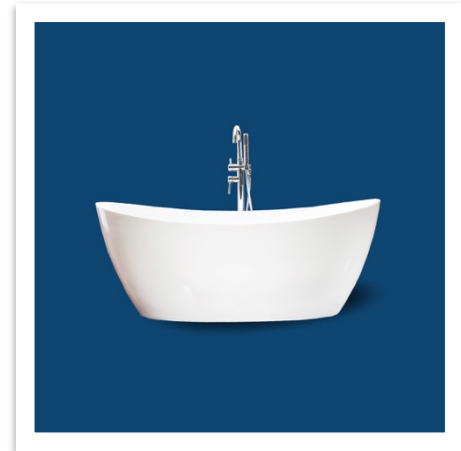

# 172030 – Grand Cayman

## Oval Acrylic Luxury Bathtub