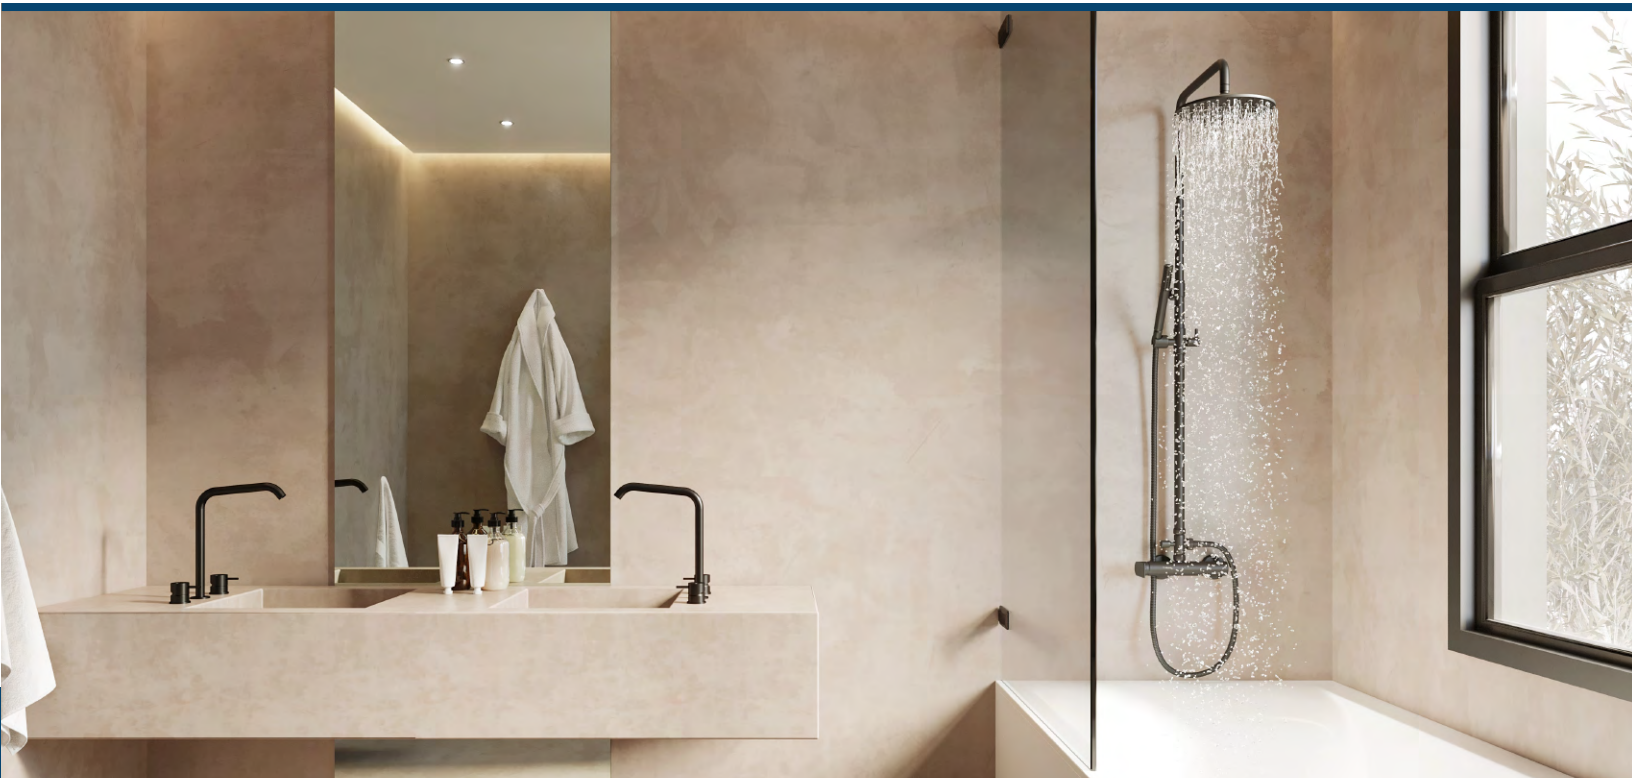

1-HANDLE SHOWER & TUB FAUCETS
SHOWER & TUB MIXER FAUCETS
SPECIAL ORDER ONLY

178023

FINISHES: CH, BN, ORB, MB
SHOWN IN CHROME (CH)
Shower trim with square rainfall
shower head, hand-held shower and
pressure balance valve.

178010

FINISHES: CH, BN, ORB, MB
SHOWN IN MATTE BLACK (MB)
Shower and tub trim with pressure
balance valve.

178024

FINISHES: CH, BN, ORB, MB
SHOWN IN CHROME (CH)
Shower and tub trim with square
rainfall shower head, hand-held
shower and pressure balance valve.

178015

FINISHES: CH, BN, ORB, MB
SHOWN IN BRUSHED NICKEL (BN)
Shower trim with pressure balance
valve.